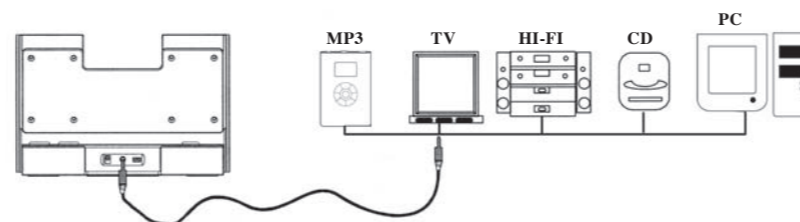

BEFORE OPERATING THIS PRODUCT, READ, UNDERSTAND, AND FOLLOW THESE INSTRUCTIONS.
Be sure to save this booklet for future reference.

LOCATION OF CONTROLS:

1. POWER ON/OFF SWITCH
2. BATTERY DOOR
3. DN (VOLUME DOWN) BUTTON
4. UP (VOLUME UP) BUTTON
5. DC 6V INPUT JACK (ADAPTOR SOLD SEPARATELY)
6. AUDIO INPUT JACK
7. USB SOCKET
8. ALUMINIUM CONE SPEAKERS

POWER SUPPLY:

The unit (amplifier) is powered either by DC6V or USB. There are three different ways of the speaker power supply:

- **BATTERY SUPPLY:** Open the **BATTERY DOOR** of the speaker located at the back of the speaker and install 4pcs "AA" batteries. (excluding battery)
- **DC SUPPLY:** Connect a direct current 6 Volt power adapter to the **DC INPUT JACK** located at the back of the speaker.
- **USB SUPPLY:** Firstly please make sure that your desktop or notebook computer supports USB devices, then connect the **USB CABLE**, one end to the **USB port** on the computer, the other end to the **USB SOCKET** at the back of the speaker (Please make sure that switch on the computer before using USB power supply).

TO USE:

Connect the **STEREO AUDIO CABLE**, one 3.5mm plug to the **AUDIO INPUT JACK** of the unit and connect the other end to the **AUDIO source**. Make sure the output sound source is from **AUDIO OUT** of your TV or **AUDIO equipment**.

ACCESSORIES INCLUDED:

- USB CABLE (Type-A to Mini 4Pin)
- STEREO AUDIO CABLE

SPECIFICATIONS	
Power supply	USB/DC 6V
Channel separation	40dB
Max. power output	1.5 Watt
GENERAL DESCRIPTION	
Speakers	1.5"(38mm) 3-Watt 4ΩX2
Weight:	410g
Dimensions (L x W x H)	210x140x30mm