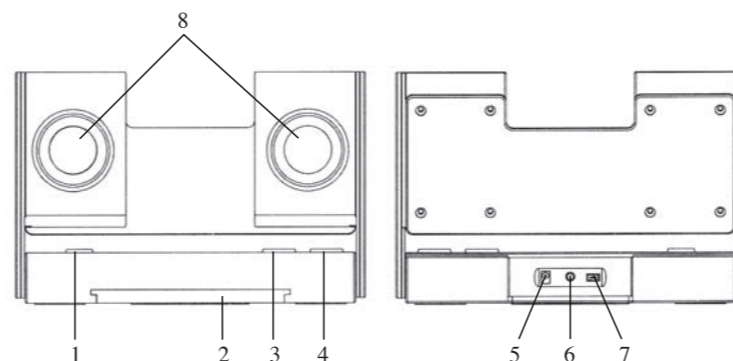

LOCATION OF CONTROLS:

1. POWER ON/OFF SWITCH
2. BATTERY DOOR
3. DN (VOLUME DOWN) BUTTON
4. UP (VOLUME UP) BUTTON
5. DC 6V INPUT JACK (ADAPTOR SOLD SEPARATELY)
6. AUDIO INPUT JACK
7. USB SOCKET
8. ALUMINIUM CONE SPEAKERS

POWER SUPPLY:

The unit (amplifier) is powered either by DC6V or USB. There are three different ways of the speaker power supply:

- **BATTERY SUPPLY:** Open the **BATTERY DOOR** of the speaker located at the back of the speaker and install 4pcs "AA" batteries. (excluding battery)
- **DC SUPPLY:** Connect a direct current 6 Volt power adapter to the **DC INPUT JACK** located at the back of the speaker.
- **USB SUPPLY:** Firstly please make sure that your desktop or notebook computer supports USB devices, then connect the **USB CABLE**, one end to the **USB port** on the computer, the other end to the **USB SOCKET** at the back of the speaker (Please make sure that switch on the computer before using USB power supply).

TO USE:

Connect the **STEREO AUDIO CABLE**, one 3.5mm plug to the **AUDIO INPUT JACK** of the unit and connect the other end to the **AUDIO source**. Make sure the output sound source is from **AUDIO OUT** of your TV or **AUDIO equipment**.